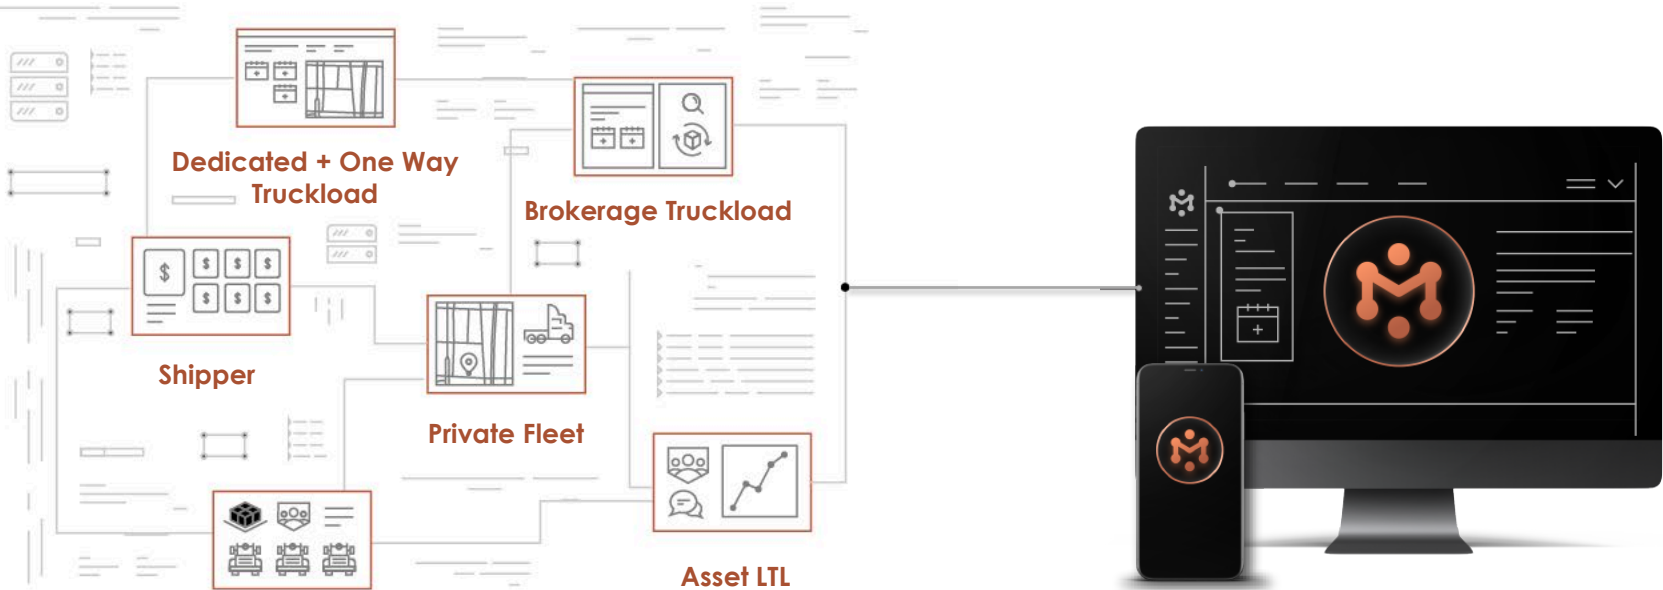

One Enterprise Platform

Built by industry experts, MasterMind® TMS offers proprietary intelligence & automation tools with visibility and integration across all modes.

All modes together in
MasterMind® TMS